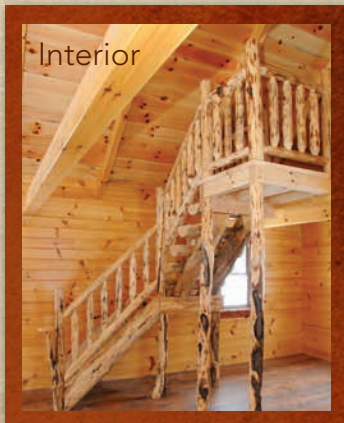

PIONEER SUPREME

Standard Features:

- 2" Treated Flooring
- 18 Rows of 6 x 6 Logs
- 4 x 6 or 4 x 8 Rafters
- 4 x 12 Ridge Beam
- 2" Sheathing
- 3" Styrofoam in Roof
- 12-12 Roof Pitch
- 29 Gauge Metal Roof with 40 Year Warranty
- 8' Loft with Rail
- Half Glass Door
- No Stain
- 6 Thermo Pane Windows

Options:

- Porch Railing
- Additional Loft
- Bedroom and Bath Walls
- Dormers
- Electric Package

Sizes:

- 16 x 20 - 24 x 48

Interior